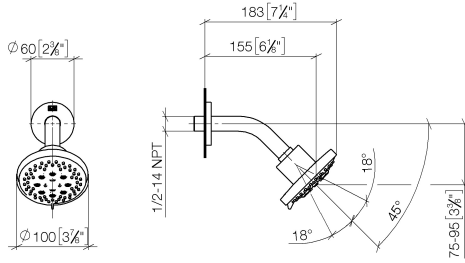

Shower head - Chrome

TARA

28 505 979

- 155mm projection
- ball-joint pivotable through 18° (in any direction)
- Three or five settings: PURIFY RAIN, COMPACT SOFT FLOW, COMPACT AQUAPRESSURE FLOW, max. flow rate 7.6 l/min (at 3 bar)
- with anti-scale system
- spray head Ø 100mm
- rosette Ø 60 mm
- 1/2" connection
- Function from: 5.5 l/min
- WRAS 2201056

Fits: TARA, LISSÉ, VAIA, META

	Chrome	28 505 979-00
	Brushed Platinum	28 505 979-06
	Platinum	28 505 979-08
	Dark Chrome	28 505 979-19
	Light Gold	28 505 979-26
	Brushed Light Gold	28 505 979-27
	Brushed Durabrass (23kt Gold)	28 505 979-28
	Matte Black	28 505 979-33
	Brushed Bronze	28 505 979-42
	Brushed Champagne (22kt Gold)	28 505 979-46
	Champagne (22kt Gold)	28 505 979-47
	Brushed Chrome	28 505 979-93
	Brushed Dark Platinum	28 505 979-99

Recommended miscellaneous

- Concealed wall elbow -** 35 085 970 90
- max. recess depth 163 mm
 - min. recess depth 90 mm

28 505 979

mm [inches]

Flow rate chart

Certificates

LGA_28661.

WRAS_2201056.

28 505 979

Spare parts list

No.	Item Number	Name	Quantity used	Delivery time
1	09 27 22 045-00	rosette	1	10
2	90 14 10 026 00 90	seal	1	2
3	09 11 03 011-00	connection	1	10
4	90 14 20 002 00 90	seal	1	2
5	09 11 01 191-00	cover	1	10
6	90 12 05 055 00-00	shower	1	10